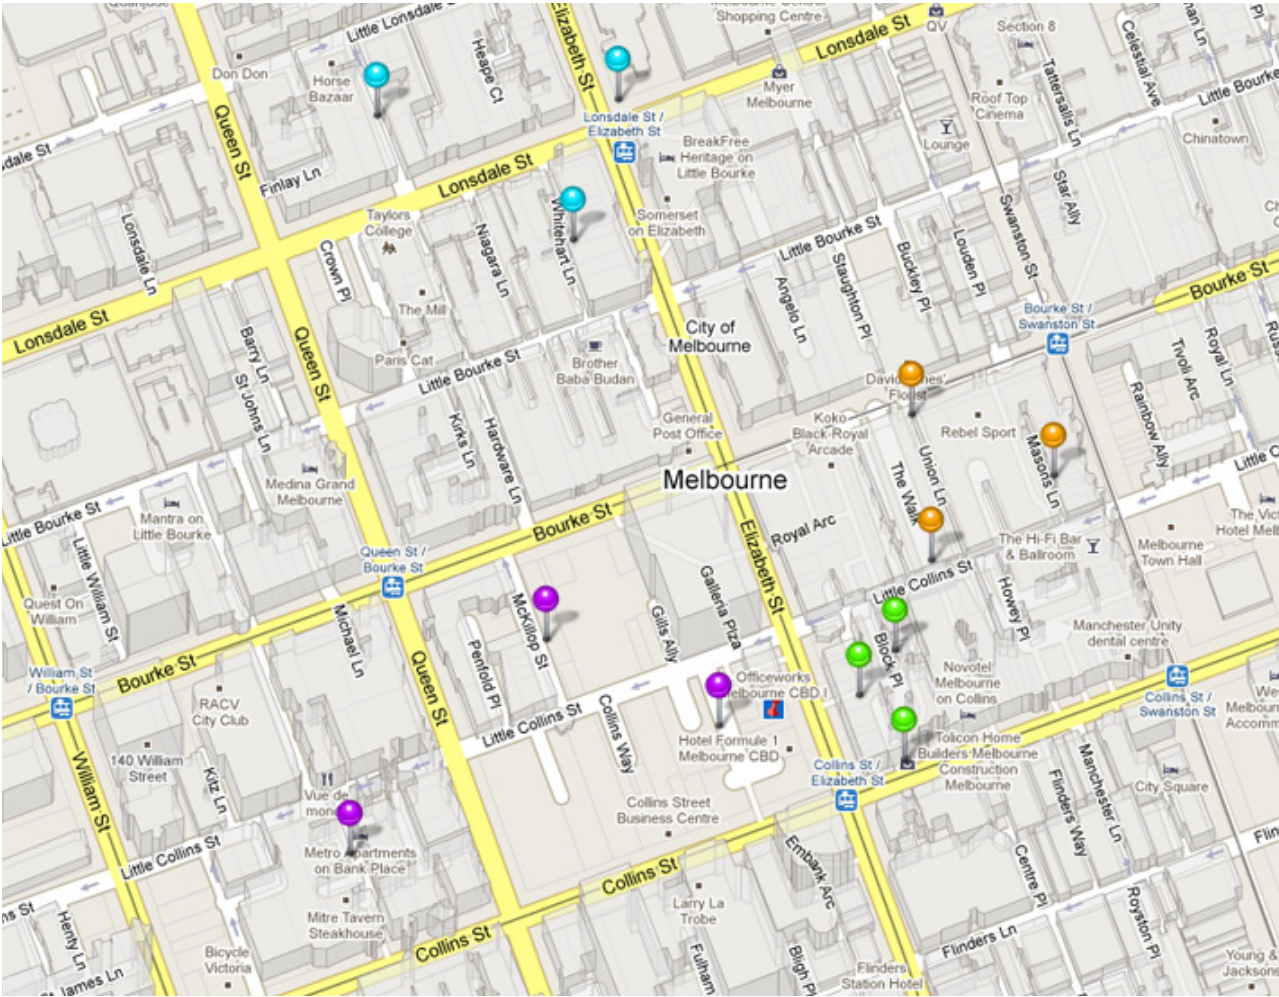

MYSTORY

LOCATION MAP
AUTHOR: BARRY DICKINS

LOCATION MAP
AUTHOR: TONY BIRCH

LOCATION MAP
AUTHOR: MATT BLACKWOOD

LOCATION MAP
AUTHOR: CATE KENNEDY