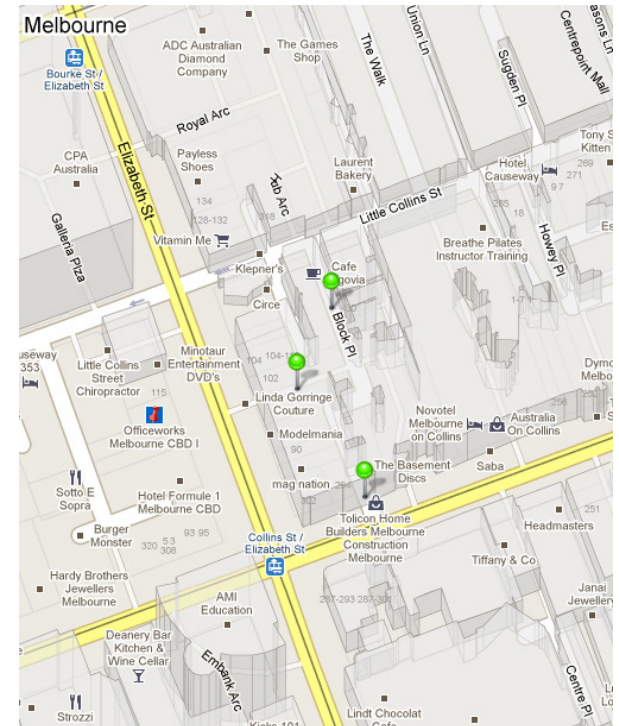

MYSTORY

LOCATION MAP
AUTHOR: BARRY DICKINS