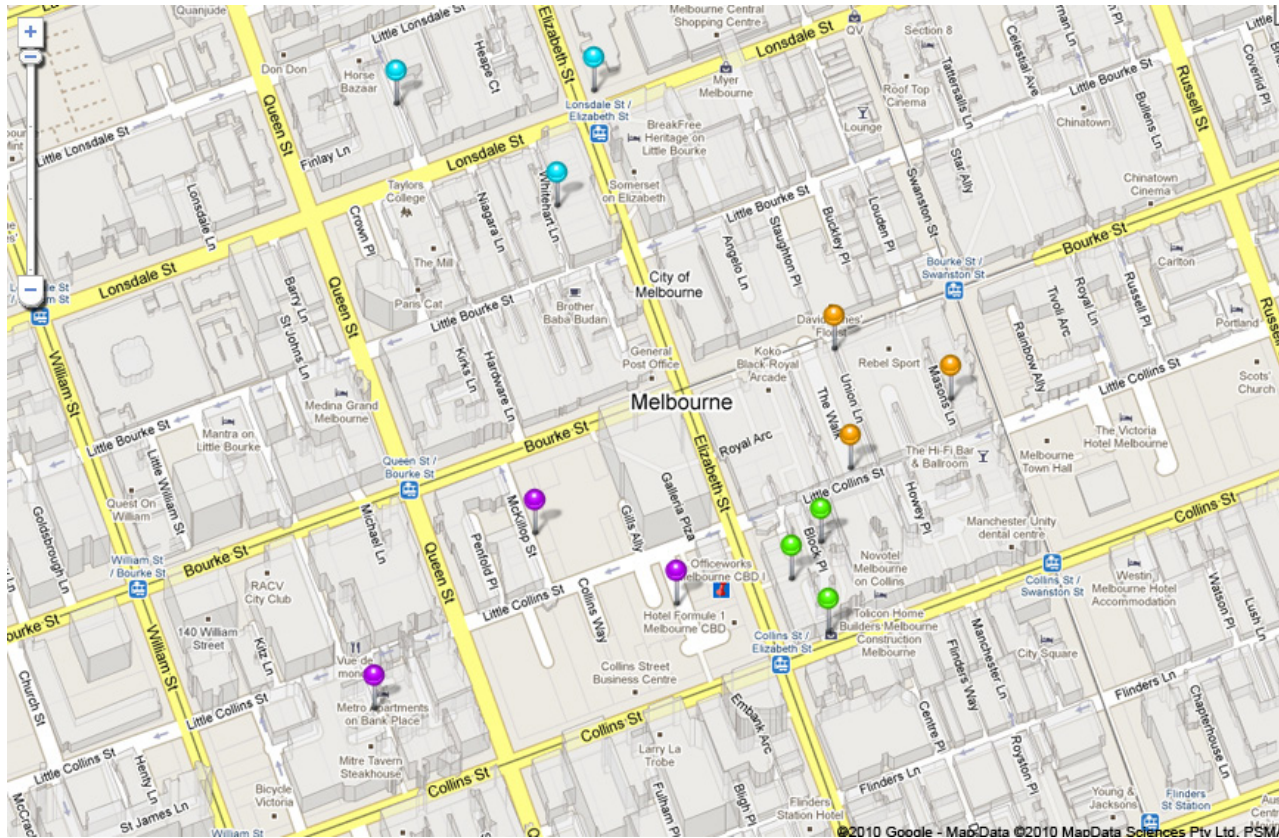

MYSTORY

LOCATION MAP
AUTHOR: BARRY DICKINS